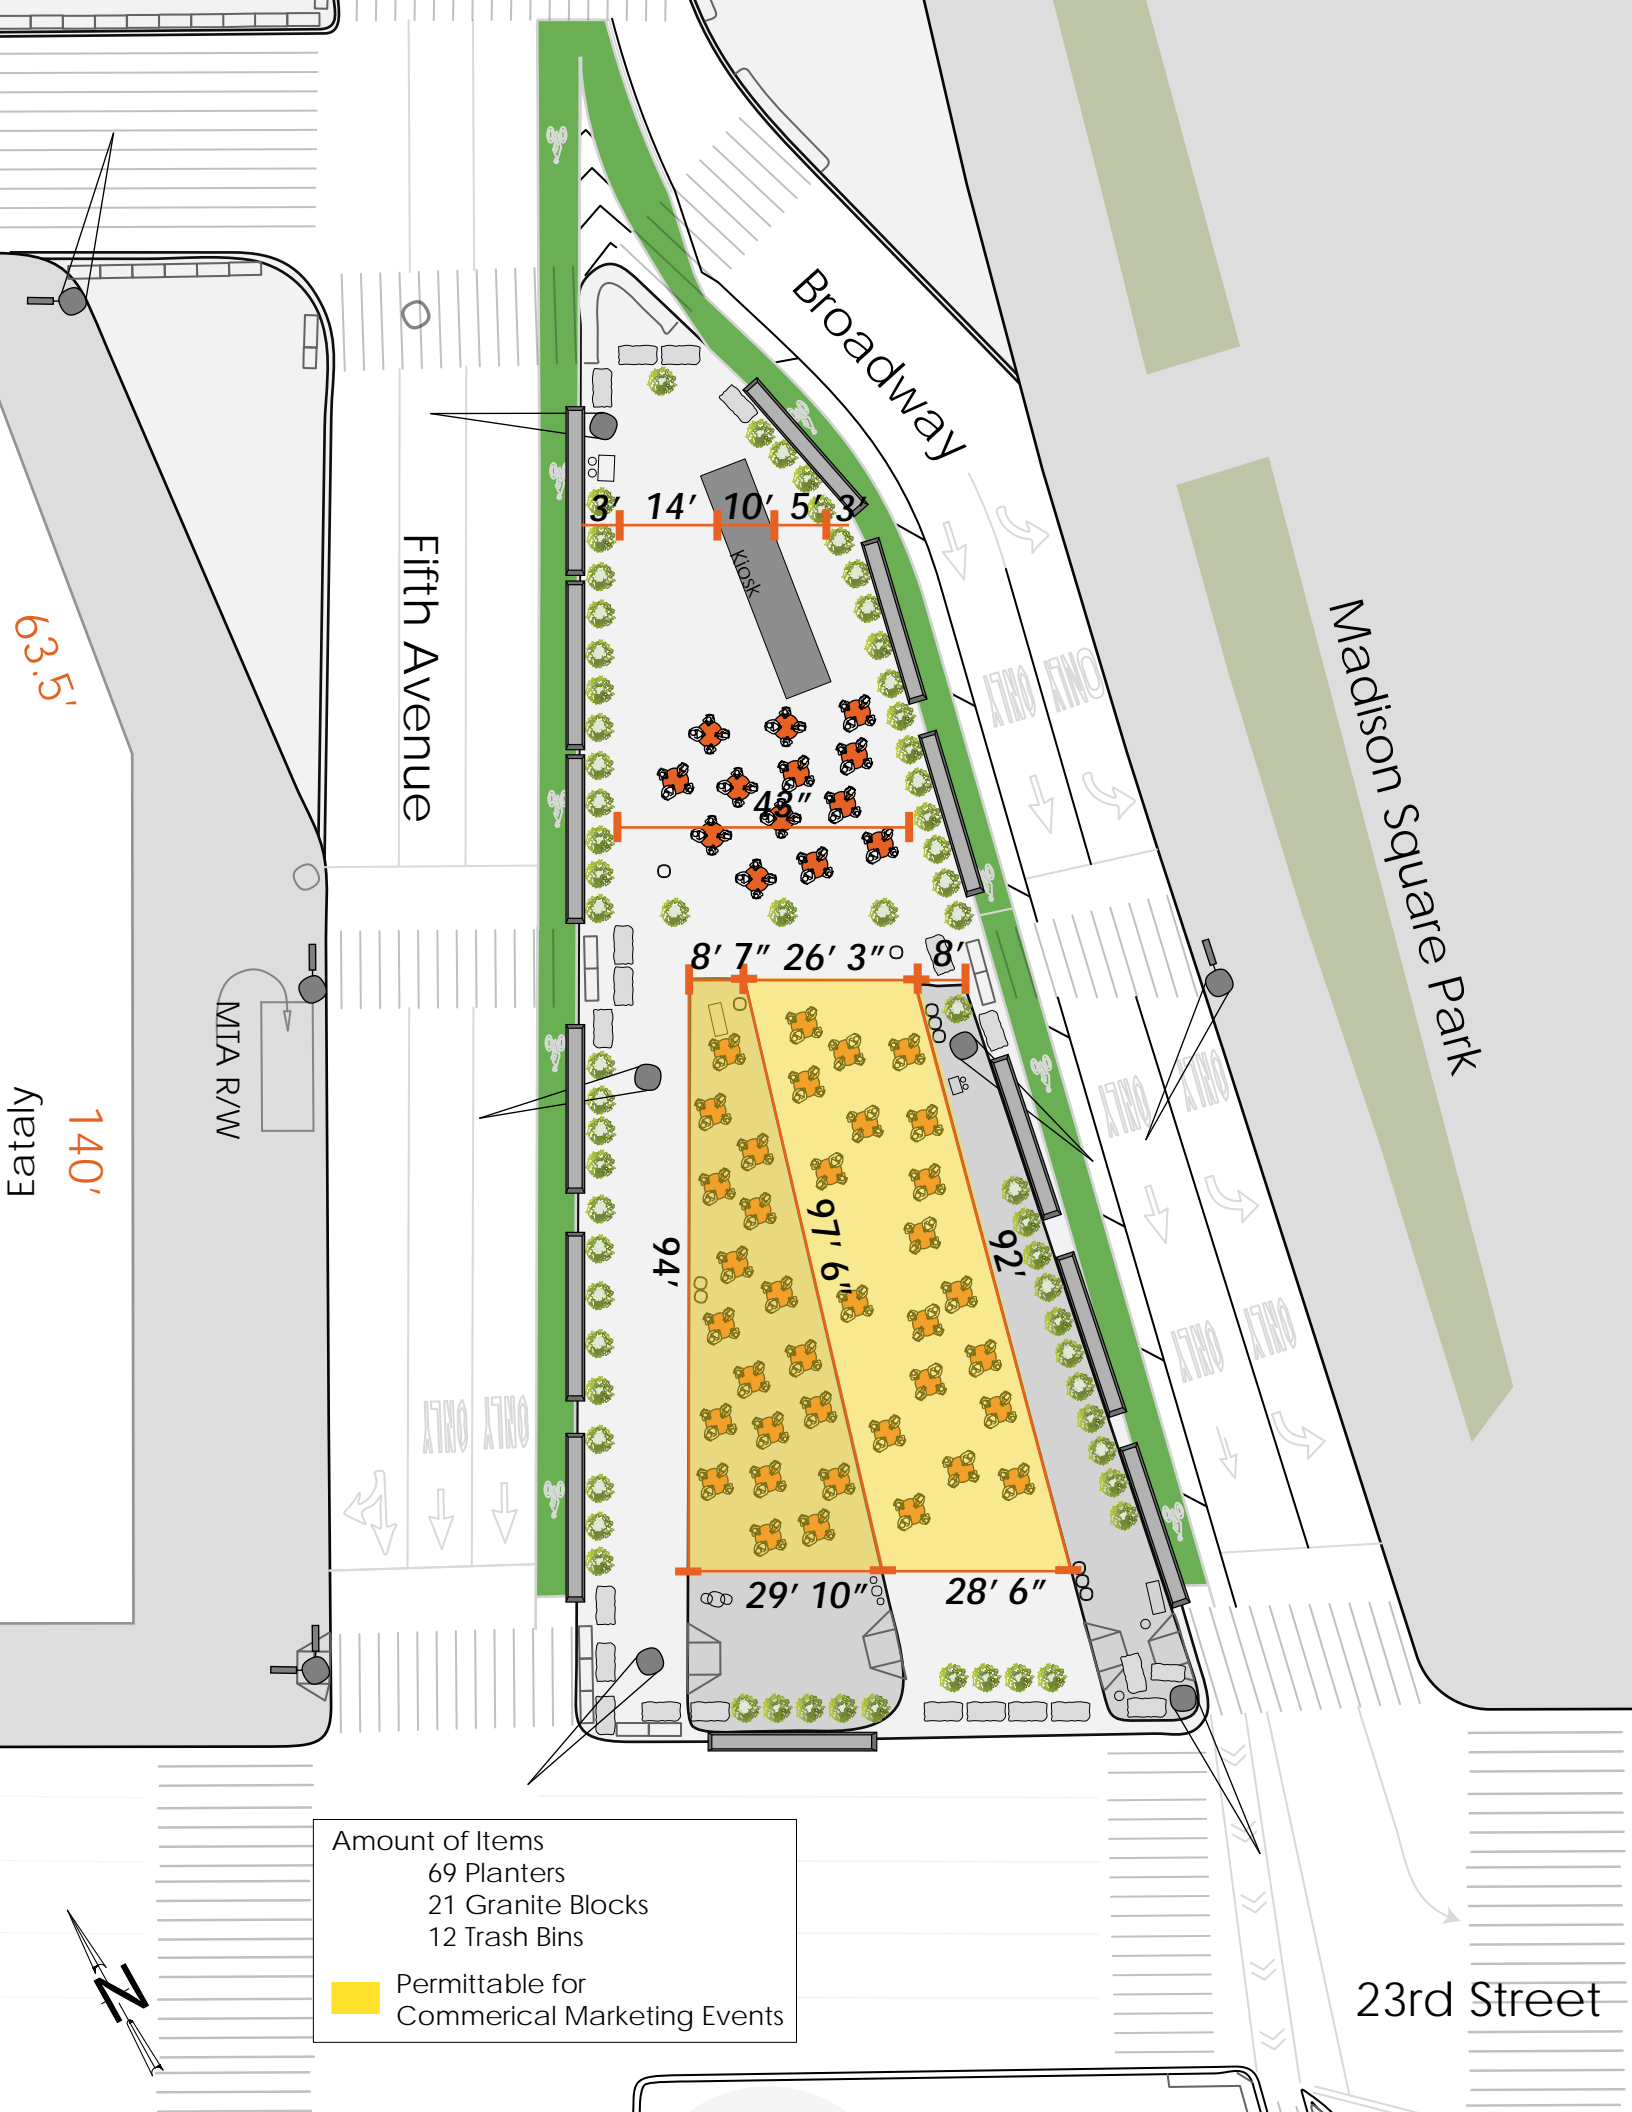

23rd Street

Flatiron Building

Broadway

22nd Street

- Amount of Items
- 44 Planters
 - 4 Granite Blocks
 - 7 Trash Bins
- Permittable for Commercial Marketing Events

- Amount of Items
- 69 Planters
 - 21 Granite Blocks
 - 12 Trash Bins
- Permittable for Commercial Marketing Events